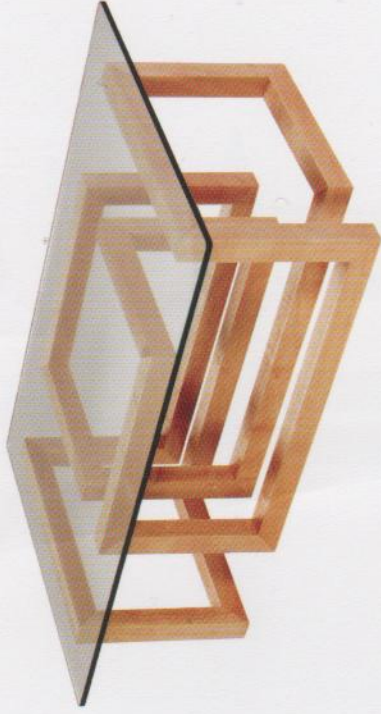

The Whoosh Collection

WTC - Charlie Coffee Table (115 x 75 x 36)

WTF - Foxtrot Coffee Table (115 x 75 x 36)

WTI - India Console Table (141 x 47 x 81)

WTA - Alpha Coffee Table (90 x 90 x 36)

WTB - Bravo Coffee Table (120 x 75 x 36)

WTG - Golf Side Table (58 x 58 x 49)

WTH - Hotel Side Table (61 x 61 x 50)

An exceptionally attractive collection of glass-topped occasional tables with bases made entirely of solid wood. Designed in the UK by Jeremy Silver. Shown here in a variety of different timbers, but distributed in the UK in Chinese Ash (see Alpha above and Echo overleaf as examples).