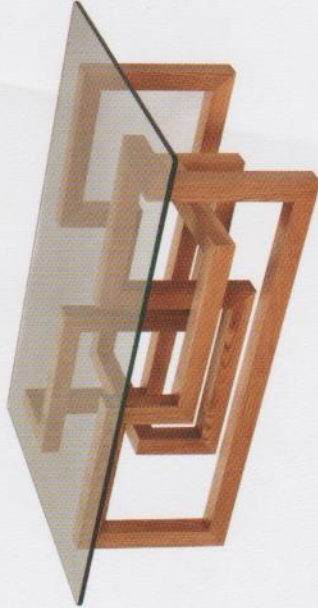

The Whoosh Collection

WTC - Charlie Coffee Table (115 x 75 x 36)

WTF - Foxtrot Coffee Table (115 x 75 x 36)

WTI - India Console Table (141 x 47 x 81)

WTA - Alpha Coffee Table (90 x 90 x 36)

WTB - Bravo Coffee Table (120 x 75 x 36)

WTG - Golf Side Table (58 x 58 x 49)

WTH - Hotel Side Table (61 x 61 x 50)

An exceptionally attractive collection of glass-topped occasional tables with bases made entirely of solid wood. Designed in the UK by Jeremy Silver. Shown here in a variety of different timbers, but distributed in the UK in Chinese Ash (see Alpha above and Echo overleaf as examples).