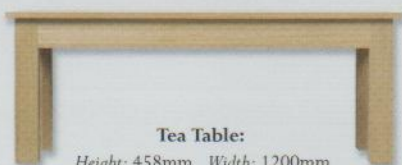

Low Open Bookcase with two shelves:

Height: 1082mm Width: 1000mm
Depth: 336mm Code: WR10

Oak High Back Side Chair with upholstered pad:

Code: WR18

Extending Dining Table:

Height: 760mm Width: 1600/2000mm
Depth: 900mm Code: WR17

Tea Table:

Height: 458mm Width: 1200mm
Depth: 600mm Code: WR25

Console Table:
 Height: 60mm Width: 1015mm
 Depth: 400mm Code: WR11

Small Table with through drawer:
 Height: 58mm Width: 600mm
 Depth: 455mm Code: WR04

Tall Corner Unit glazed:
 Height: 1936mm
 Width: 830mm
 Depth: 490mm
 Code: WR23

Tall Corner Unit with door:
 Height: 1936mm
 Width: 830mm
 Depth: 490mm
 Code: WR22

Side Table:
 Height: 458mm
 Width: 600mm
 Depth: 600mm
 Code: WR24

Open top section for Three door Sideboard:
 Height: 1020mm Width: 1407mm
 Depth: 336mm Code: WR14

Open top section for Three door Sideboard:
 Height: 1020mm Width: 1407mm
 Depth: 336mm Code: WR15

Open top section for Two door Dresser:
 Height: 1020mm Width: 966mm
 Depth: 336mm Code: WR20