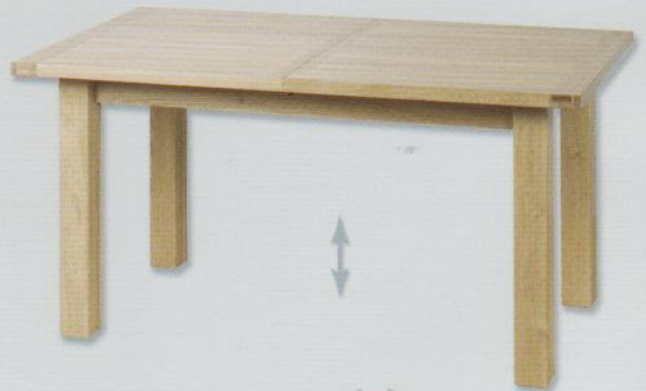

Low Open Bookcase with two shelves:

Height: 1082mm Width: 1000mm
Depth: 336mm Code: WR10

Oak High Back Side Chair with upholstered pad:

Code: WR18

Extending Dining Table:

Height: 760mm Width: 1600/2000mm
Depth: 900mm Code: WR17

Tea Table:

Height: 458mm Width: 1200mm
Depth: 600mm Code: WR25

Console Table:
 Height: 60mm Width: 1015mm
 Depth: 400mm Code: WR11

Small Table with through drawer:
 Height: 58mm Width: 600mm
 Depth: 455mm Code: WR04

Tall Corner Unit glazed:
 Height: 1936mm
 Width: 830mm
 Depth: 490mm
 Code: WR23

Tall Corner Unit with door:
 Height: 1936mm
 Width: 830mm
 Depth: 490mm
 Code: WR22

Side Table:
 Height: 458mm
 Width: 600mm
 Depth: 600mm
 Code: WR24

Open top section for Three door Sideboard:
 Height: 1020mm Width: 1407mm
 Depth: 336mm Code: WR14

Open top section for Three door Sideboard:
 Height: 1020mm Width: 1407mm
 Depth: 336mm Code: WR15

Open top section for Two door Dresser:
 Height: 1020mm Width: 966mm
 Depth: 336mm Code: WR20