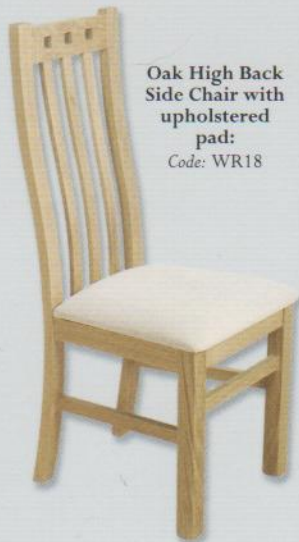

Low Open Bookcase with two shelves:

Height: 1082mm Width: 1000mm
Depth: 336mm Code: WR10

Oak High Back Side Chair with upholstered pad:

Code: WR18

Extending Dining Table:

Height: 760mm Width: 1600/2000mm
Depth: 900mm Code: WR17

Open top section for Three door Sideboard:
 Height: 1020mm Width: 1407mm
 Depth: 336mm Code: WR14

Open top section for Three door Sideboard:
 Height: 1020mm Width: 1407mm
 Depth: 336mm Code: WR15

Open top section for Two door Dresser:
 Height: 1020mm Width: 966mm
 Depth: 336mm Code: WR20